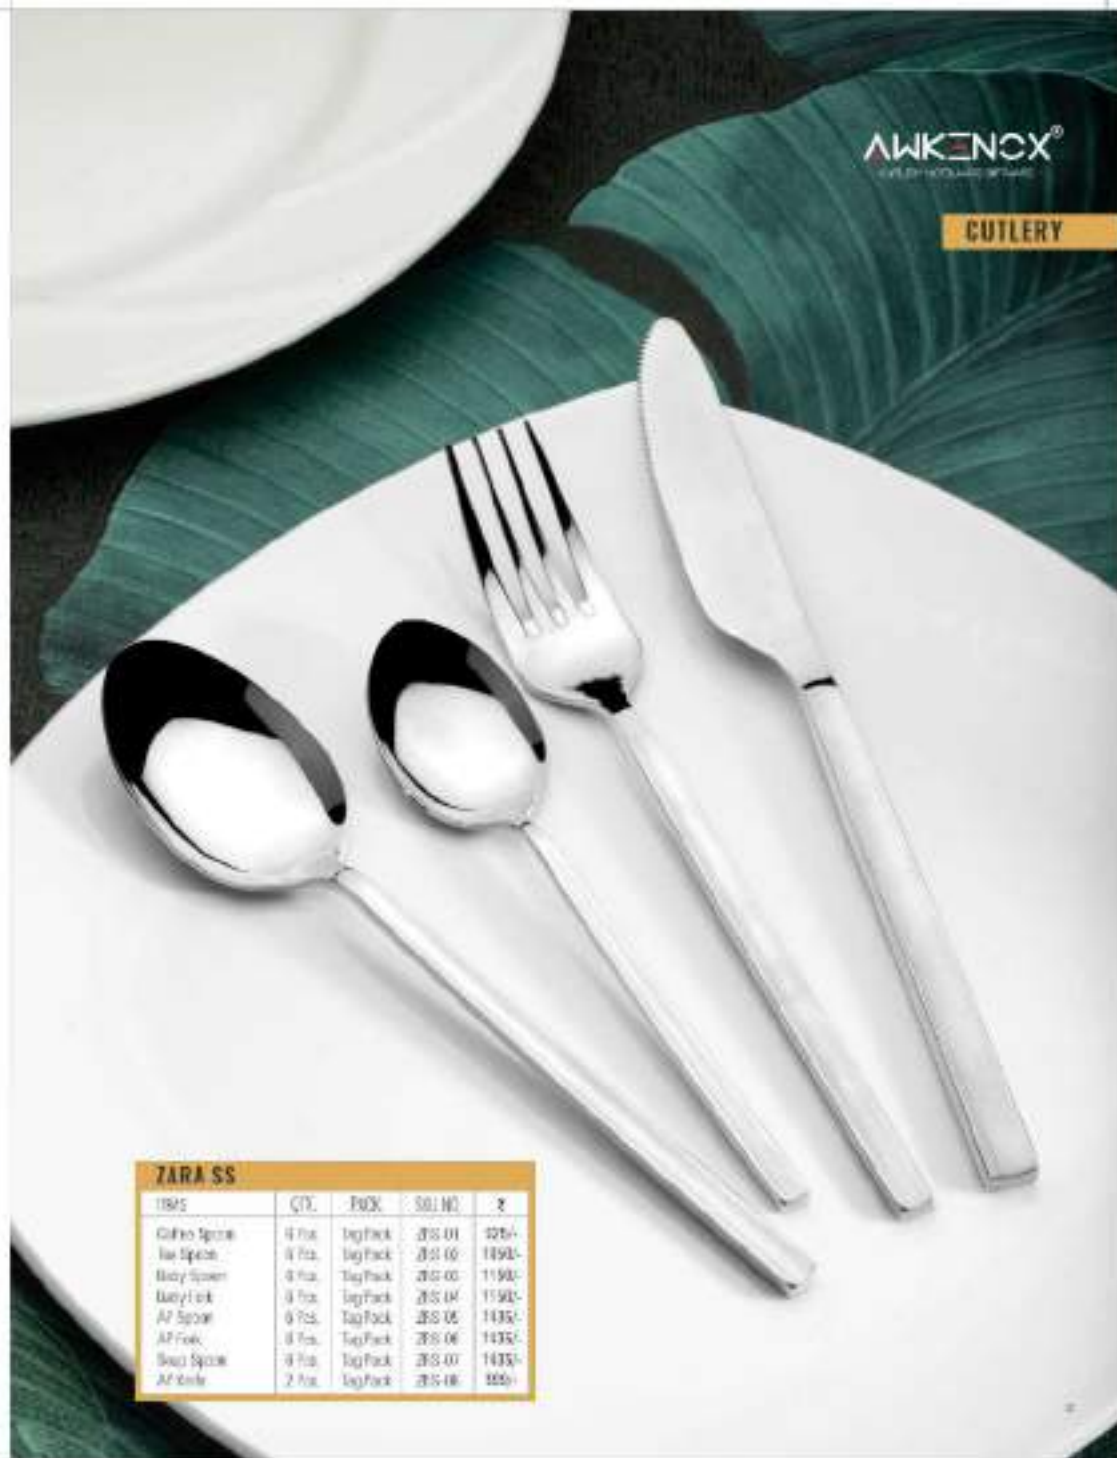

PREMIER DESIGNWARE

TAG OPTIONS

VECTOR GOLD FINISH

ITEMS	QTY	PACK	SKU NO.	₹
Coffee Spoon	4 Pcs.	Tag Pack	910-01	1325/-
Tea Spoon	4 Pcs.	Tag Pack	910-02	1450/-
Baby Spoon	4 Pcs.	Tag Pack	910-03	1550/-
Baby Fork	4 Pcs.	Tag Pack	910-04	1550/-
AP Spoon	4 Pcs.	Tag Pack	910-05	1830/-
AP Fork	4 Pcs.	Tag Pack	910-06	1830/-
Soup Spoon	4 Pcs.	Tag Pack	910-07	1830/-
AP Knife	2 Pcs.	Tag Pack	910-08	830/-

TAG OPTIONS

VECTOR ROSE GOLD FINISH

ITEMS	QTY	PACK	SKU NO.	₹
Coffee Spoon	4 Pcs.	Tag Pack	9110-01	1325/-
Tea Spoon	4 Pcs.	Tag Pack	9110-02	1450/-
Baby Spoon	4 Pcs.	Tag Pack	9110-03	1550/-
Baby Fork	4 Pcs.	Tag Pack	9110-04	1550/-
AP Spoon	4 Pcs.	Tag Pack	9110-05	1830/-
AP Fork	4 Pcs.	Tag Pack	9110-06	1830/-
Soup Spoon	4 Pcs.	Tag Pack	9110-07	1830/-
AP Knife	2 Pcs.	Tag Pack	9110-08	830/-

AWKENOX[®]
LIFE THROUGH DESIGN

CUTLERY

ZARA SS

ITEMS	QTY	PACK	SKU NO.	₹
Coffee Spoon	4 Pcs.	Tag Pack	285-01	1250/-
Tea Spoon	4 Pcs.	Tag Pack	285-02	1350/-
Baby Spoon	4 Pcs.	Tag Pack	285-03	1450/-
Baby Fork	4 Pcs.	Tag Pack	285-04	1450/-
AP Spoon	4 Pcs.	Tag Pack	285-05	1735/-
AP Fork	4 Pcs.	Tag Pack	285-06	1735/-
Soup Spoon	4 Pcs.	Tag Pack	285-07	1735/-
AP Knife	2 Pcs.	Tag Pack	285-08	850/-